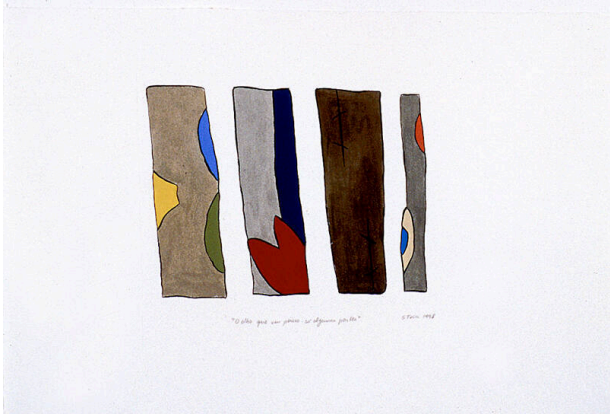

Basic Detail Report

O olho que viu pouco: so algumas partes

Date

1998

Primary Maker

Sandra Tucci

Medium

acrylic on paper

Dimensions

20 3/4 in. x 27 1/2 in. (52.71 cm x 69.85 cm)