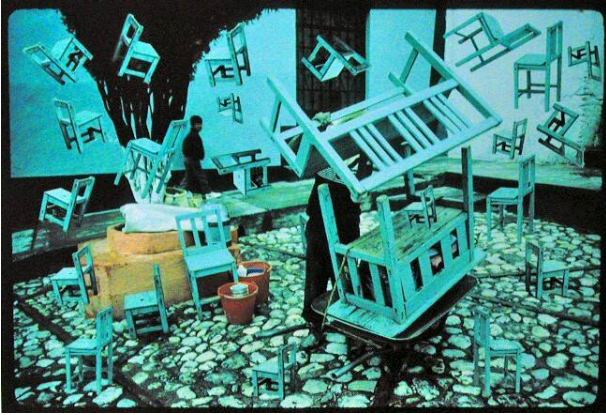

Basic Detail Report

Explosion of Green Chairs

Date

1991-1993

Primary Maker

Pedro Meyer

Medium

chromogenic print

Dimensions

17 in. x 22 in. (43.18 cm x 55.88 cm)